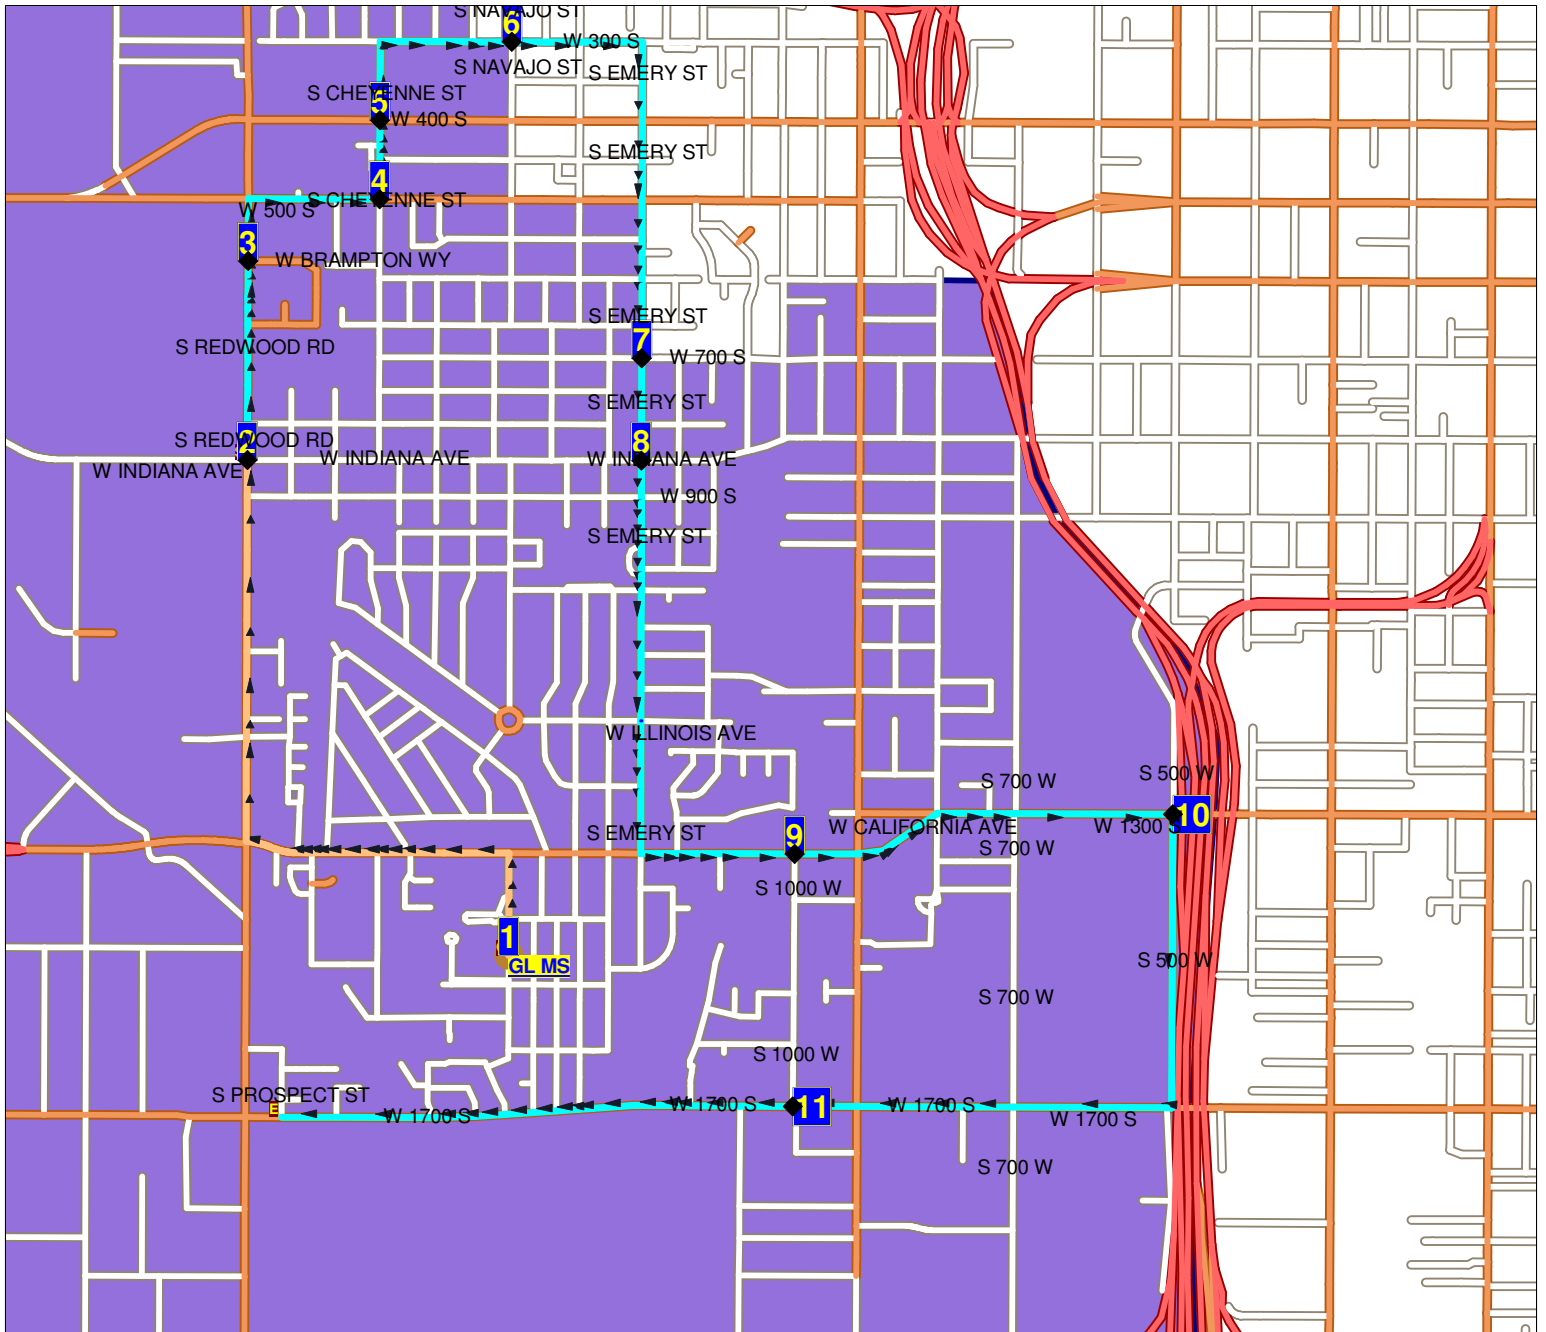

Salt Lake City School District Route Map

Route: **GLENDALE**
Vehicle:
Anchor: **GL MS**
Depart Time: **6:10 PM**
Dropoffs: **0**
Distance: **7.80 mi.**

Desc: **AFTER SCHOOL**
Driver:
Max Load: **0**
End Time: **6:28 PM**
Transfers On: **0**
Transfers Off: **0**
Days: **MTWHF Display Day:M**